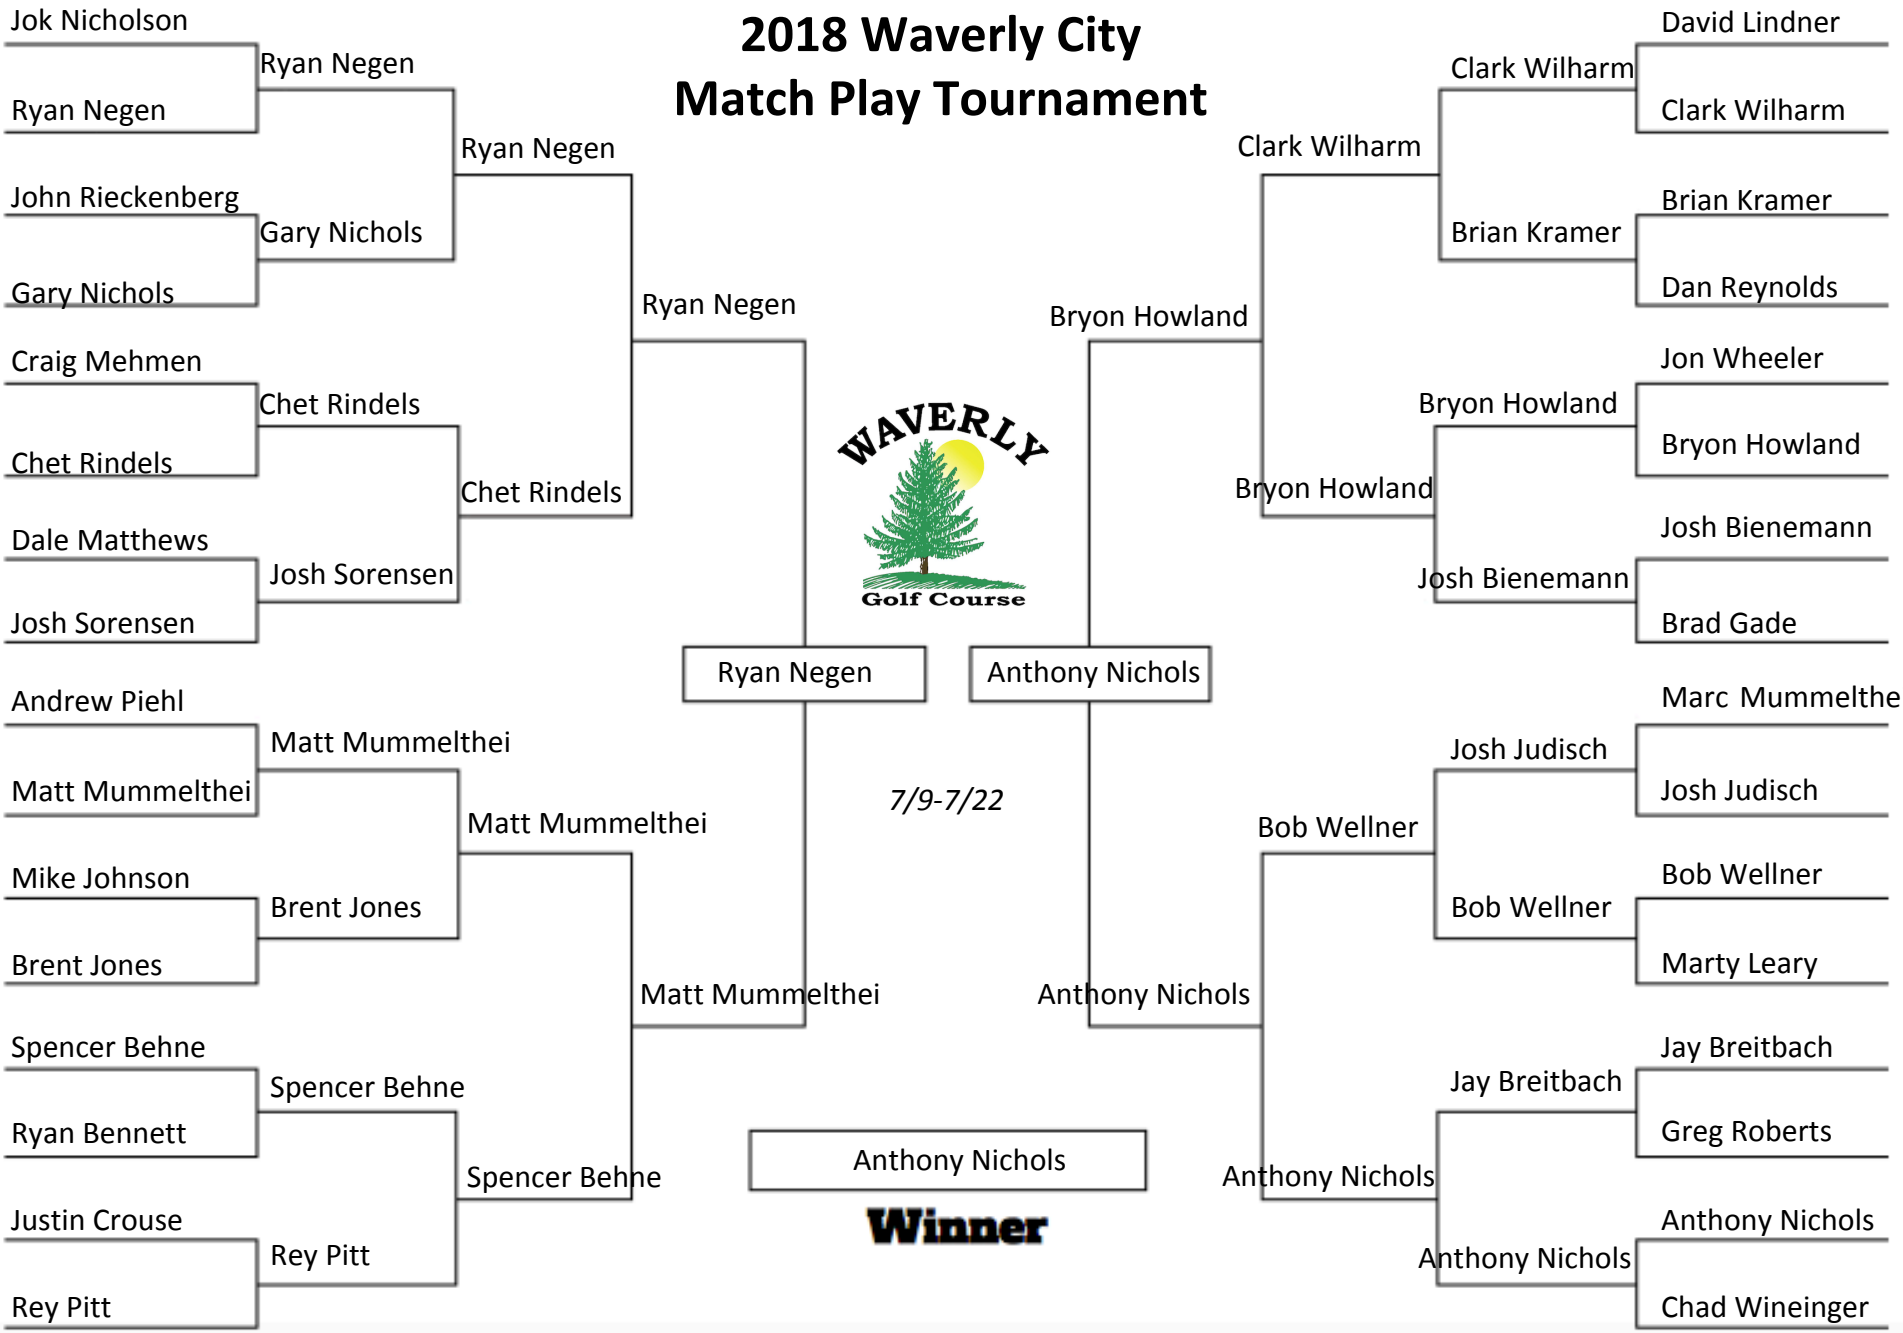

2018 Waverly City Match Play Tournament

5/14-5/27
 5/28-6/10
 6/11-6/24
 6/25-7/8
 6/25-7/8
 6/11-6/24
 5/28-6/10
 5/14-5/27